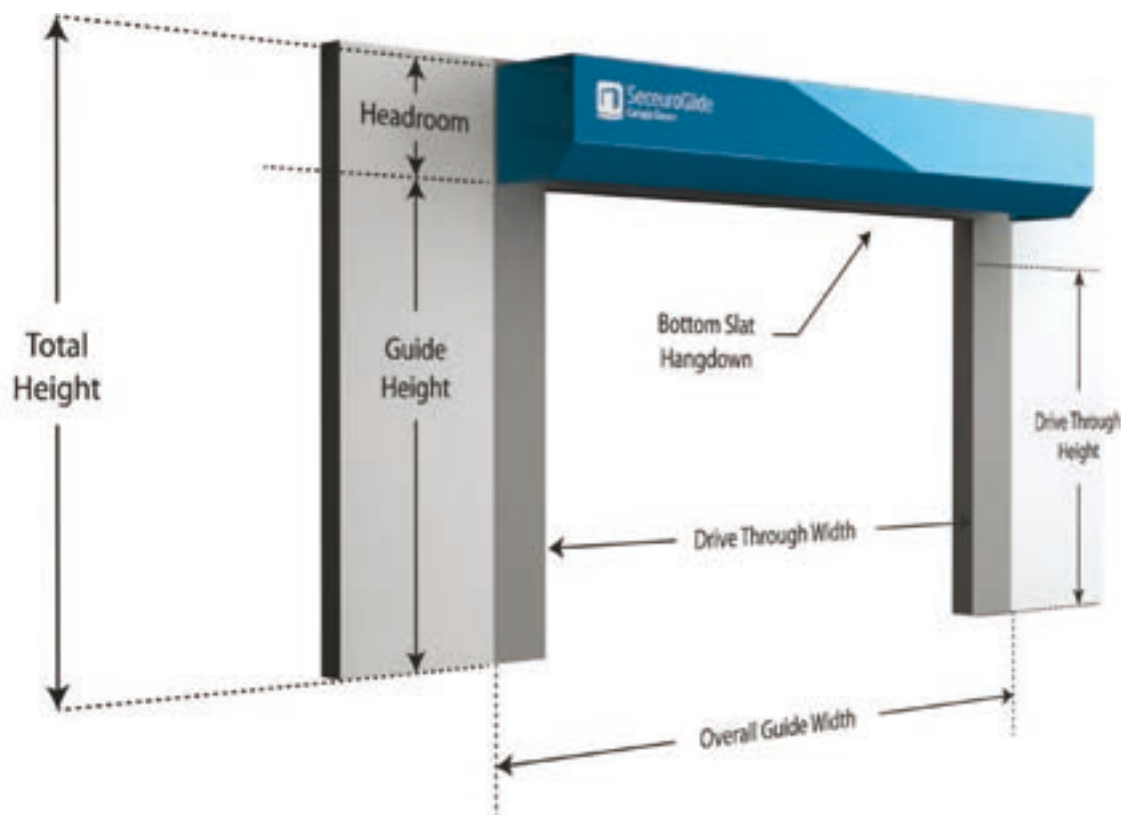

SeceuroGlide Technical

How to measure for your garage door.

Fitting Requirements

Headroom requirements

- SeceuroGlide and SeceuroGlide Excel require a minimum of 300 mm headroom for doors up to 2500 mm in opening height and 350 mm headroom for door up to 3500 mm opening height
- SeceuroGlide Manual requires a minimum headroom of 300 mm
- SeceuroGlide Compact requires just 205 mm headroom for doors with an opening height up to 2150 mm

External doors

In applications where the door is installed externally the remote control system must be installed either inside the garage or in a waterproof box (not included).

The bottom slat transmitter must always be installed on the internal face of the door and is not suitable for applications where it will be exposed to weather or excessive moisture due to condensation.

SeceuroGlide Excel restrictions

SeceuroGlide Excel is not available as supply only as it must be installed by a trained installer. SeceuroGlide Excel can not be installed externally. The door must be installed so that the entire coil is above the opening.

The low level external override option is not available for SeceuroGlide Excel. In cases where the garage door is the only means of entry to the garage a battery backup will be required. All SeceuroGlide Excel doors are supplied with 90 mm guide rails as standard.

Extreme weather conditions

High winds and high temperatures on double doors can cause increased deflection of the door. It is the installer's responsibility to ensure that the door is spaced off the wall sufficiently to allow for door movement during these extreme weather conditions.