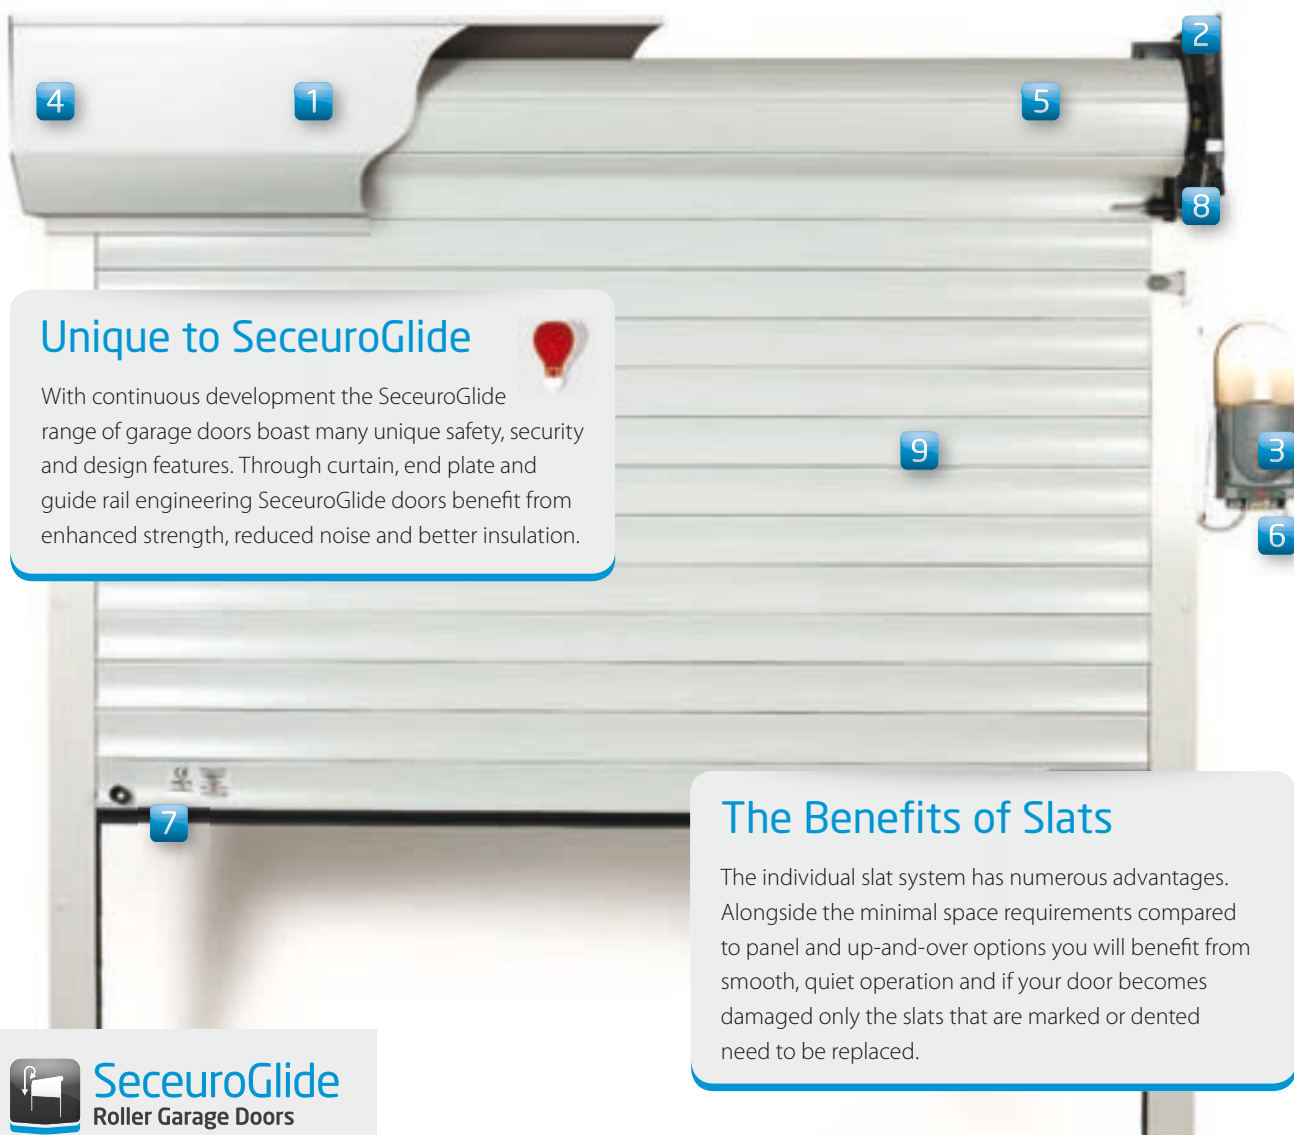

## 6 Remote Control

With its smart rolling code technology, SeceuroSmart receivers use key fob transmitters which enable you to operate your door without leaving your car.

## 8 Never Be Locked Out

Every SeceuroGlide comes supplied with a simple manual override crank, ensuring you will never be accidentally locked in your garage – even in a power cut. Also available are external low-level override and battery backup options.

## 9 Peace of Mind

A special Vacation Mode activated by your hand transmitter prevents an intruder from operating the door from the inside using the receiver unit's control panel.