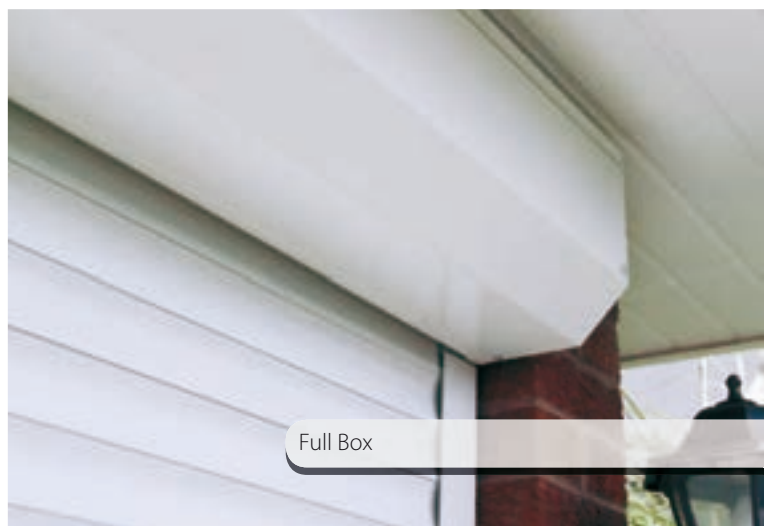

Full Box

Virtually maintenance free

Careful use of your door is the best way to avoid maintenance or remedial work.

SeceuroGlide doors are low maintenance. The curtain needs wiping with a damp cloth and a mild detergent to remove any excessive dirt or grime to maintain its prime appearance and to reduce the risk of the surface being damaged. This must be done monthly in a salt air environment.

The motor and curtain have been designed to be lubrication free so there is seldom need to oil or grease any parts. In the event of your door's curtain being scratched it is advisable to touch-up the damaged area with paint to prevent any possible corrosion. If required, 25 ml pots of touch-up paint can be obtained via your distributor.