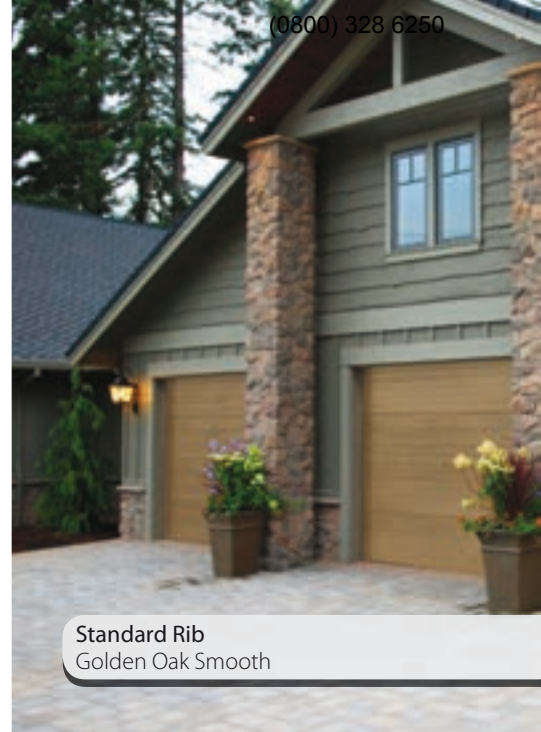

Styles and Finishes

Styles

Choose from our range of panel designs, colours & finishes to find the perfect look for your home. Each panel design – Georgian Cassette, Wide Rib or Standard Rib has a unique character ranging from classic to cutting edge.

Standard Rib
Golden Oak Smooth

Colours

Then consider woodgrain embossed, a natural looking wood texture or the more modern smooth finish. And finally the colour. All panels are available in white or a range of optional RAL colours to suit the look of your home. Alternatively Golden Oak or Rosewood are now available in our ribbed panel designs.

A full range of RAL colours are available on all doors in the SeceuroGlide Sectional range. Please note installation limitations apply for doors with a black finish please consult your installer for more details.

As good as wood...

Our range of smooth Golden Oak & Rosewood finishes have the appearance of authentic hardwood. A detailed graining process, produces a realistic, natural-looking smooth wood appearance. And the surface won't warp, crack or rot like timber.